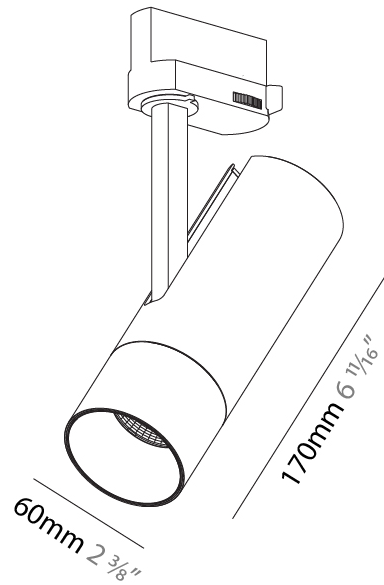

GENERAL

Series: Imagine
Subseries: Imagine 60
Brand: Prolicht
Division: Architectural
Mounting Type: Track
Mounting Location: Ceiling

PHYSICAL

Shape: Cylinder
Diameter (mm): 60
Diameter (in): 2 3/8
Height (mm): 170
Height (in): 6 11/16
Max. Overall Height (mm): 190
Max. Overall Height (in): 7 1/2
Light Distribution: Adjustable / Direct
Weight (kg): 0.564
Weight (lbs): 1 1/4
Fixture Finish: SSR / BKV / CWI / CRY / HAB / LAG / UFT / ITA / RUA / RUR / MIC / FTG / MYG / TWT / LOD / PUS / FRO / FUP / KIA / POP / BLS / SPG / MEY / GOH / GUM / CHC / COM / ABZ / JAG / OBR / MOS / ROR
Fixture Material: Aluminum Die Cast

ELECTRICAL

Lamp Type: LED (Zhaga Standard)
Input Wattage (W): 15.5
Total Output Wattage (W): 14
Dimming: Tri-Mode (Non-Dimming and Phase Dimming (120Vac only) and 0-10V Dimming)
Driver Included: Yes
Driver Location: Integrated
Driver Type: Constant Current - Universal
Driver Class: Class 2
Input Voltage (V): 120 - 277
Constant Current (MA): 350

LED

Number of LEDs: 1
Color Temperature (°K): 2700 / 3000 / 3500 / 4000
Max. Delivered Lumen (lm): 930 / 960 / 1009 / 1030
CRI: >90 CRI
Lamp Life (hrs): 50000

OPTICAL

Reflector°: 20 / 40 / 60

RATINGS AND CERTIFICATIONS

Certified By: Certified for North American Standards
IP rating: IP20