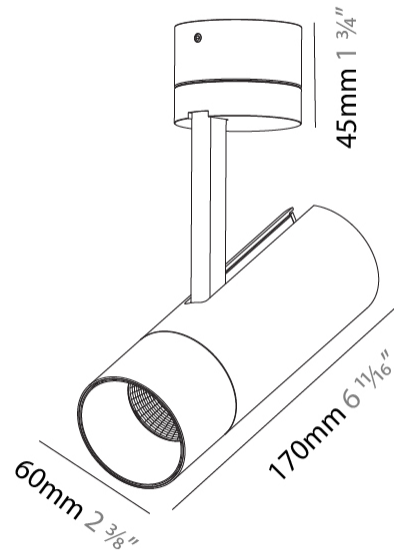

GENERAL

Series: Imagine
Subseries: Imagine 60
Brand: Prolicht
Division: Architectural
Mounting Type: Surface
Mounting Location: Ceiling
Subcategory: Spots

PHYSICAL

Shape: Cylinder
Diameter (mm): 60
Diameter (in): 2 ³/₈
Height (mm): 170
Height (in): 6 ¹¹/₁₆
Max. Overall Height (mm): 215
Max. Overall Height (in): 8 ⁷/₁₆
Light Distribution: Adjustable / Direct
Weight (kg): 0.604
Weight (lbs): 1.33
Fixture Finish: SSR / BKV / CWI / CRY / HAB / LAG / UFT / ITA / RUA / RUR / MIC / FTG / MYG / TWT / LOD / PUS / FRO / FUP / KIA / POP / BLS / SPG / MEY / GOH / GUM / CHC / COM / ABZ / JAG / OBR / MOS / ROR
Fixture Material: Aluminum Die Cast

ELECTRICAL

Lamp Type: LED (Zhaga Standard)
Input Wattage (W): 13
Total Output Wattage (W): 11.8
Dimming: Tri-Mode (Non-Dimming and Phase Dimming (120Vac only) and 0-10V Dimming)
Driver Included: Yes
Driver Location: Integrated
Driver Type: Constant Current - Universal
Driver Class: Class 2
Input Voltage (V): 120 - 277
Constant Current (MA): 500

LED

Number of LEDs: 1
Color Temperature (°K): 2700 / 3000 / 3500 / 4000
Max. Delivered Lumen (lm): 987 / 1023 / 1076 / 1098
Nominal Lumen (lm): 1304 / 1352 / 1421 / 1450
CRI: >90 CRI
Lamp Life (hrs): 50000

OPTICAL

Reflector°: 18 / 34 / 46
Optic°: Lens Pack - No Lens / Linear Spread Lens / Honeycomb / Spread Lens
Adjustability: Rotational 350°; Tilt 90°

RATINGS AND CERTIFICATIONS

Certified By: Certified for North American Standards
IP rating: IP20